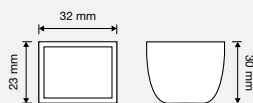

Elios Crystal

FINITURE / FINISHINGS

MODELLI / MODELS

COD. 323 PB

FANTASIE / FANTASY