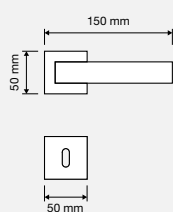

ONLY MADE IN ITALY

PATENTED  
DESIGN

CR cromo lucido  
*polished chrome*

CS cromo satinato  
*satin chrome*

OL ottone lucido verniciato  
*polished brass*

PV titanio  
*titanium*

COD. 1300 RB 019

COD. 1300 DK