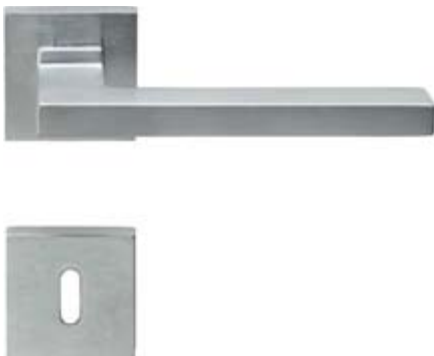

ONLY MADE IN ITALY

PATENTED  
DESIGN

CR cromo lucido  
*polished chrome*

CS cromo satinato  
*satin chrome*

OL ottone lucido verniciato  
*polished brass*

PV titanio  
*titanium*

COD. 1300 RB 019

COD. 1300 DK